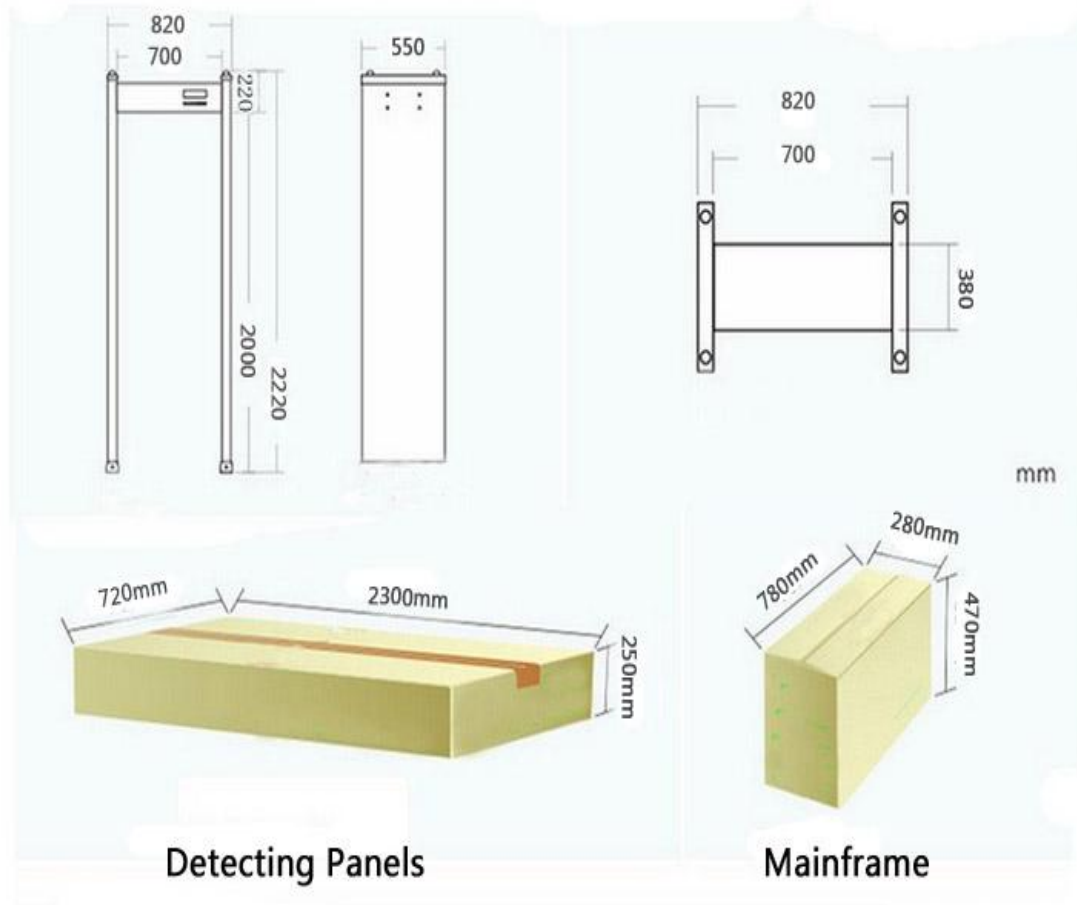

Shenzhen MCD Electronics CO.,Ltd

Quantity comes from **MCD** , Honesty shows all the world